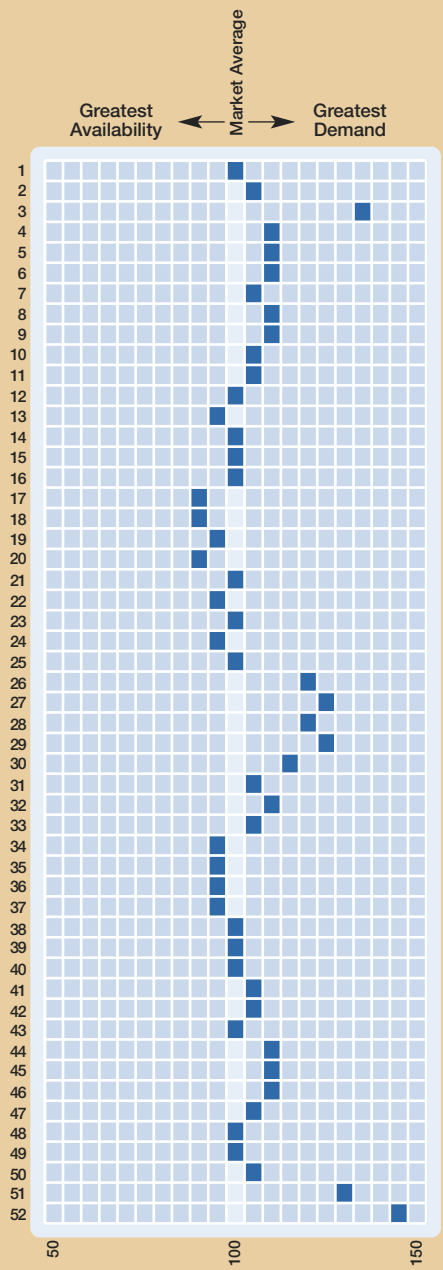

## TRAVEL DEMAND INDEX

THE TRAVEL DEMAND INDEX makes it easy to plan the best times to travel. For example, if you want to visit East Asia, the best prices and availability will be during weeks 6 and 7. During weeks 3 and 52, you can expect prices to be higher than average and availabilities to be more limited.

Each resort listing includes the applicable Travel Demand Index chart number.

COUNTRY TELEPHONE CODES: Bangladesh: 880 China: 86 India: 91 Indonesia: 62 Japan: 81 Korea: 82 Malaysia: 60 Nepal: 977 Philippines: 63 Singapore: 65 Thailand: 66

# Asia

## TRAVEL DEMAND INDEX

47 South Asia

65 Southeast Asia, Urban

91 Southeast Asia, Other Areas