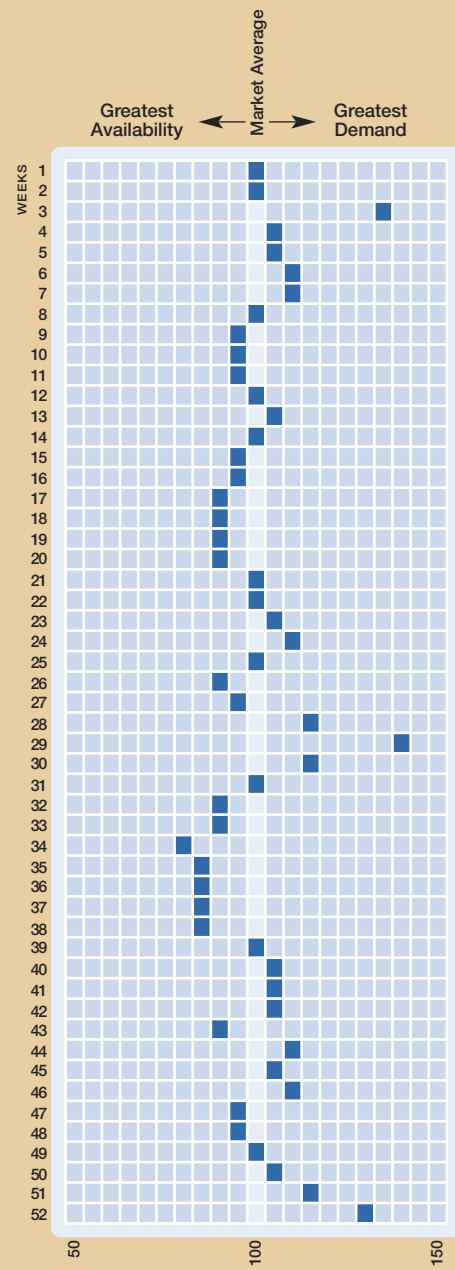

## TRAVEL DEMAND INDEX

THE TRAVEL DEMAND INDEX makes it easy to plan the best times to travel. For example, if you want to visit East Asia, the best prices and availability will be during weeks 6 and 7. During weeks 3 and 52, you can expect prices to be higher than average and availabilities to be more limited.

Each resort listing includes the applicable Travel Demand Index chart number.

COUNTRY TELEPHONE CODES: Bangladesh: 880 China: 86 India: 91 Indonesia: 62 Japan: 81 Korea: 82 Malaysia: 60 Nepal: 977 Philippines: 63 Singapore: 65 Thailand: 66

# Asia

## TRAVEL DEMAND INDEX

47 South Asia

65 Southeast Asia, Urban

91 Southeast Asia, Other Areas